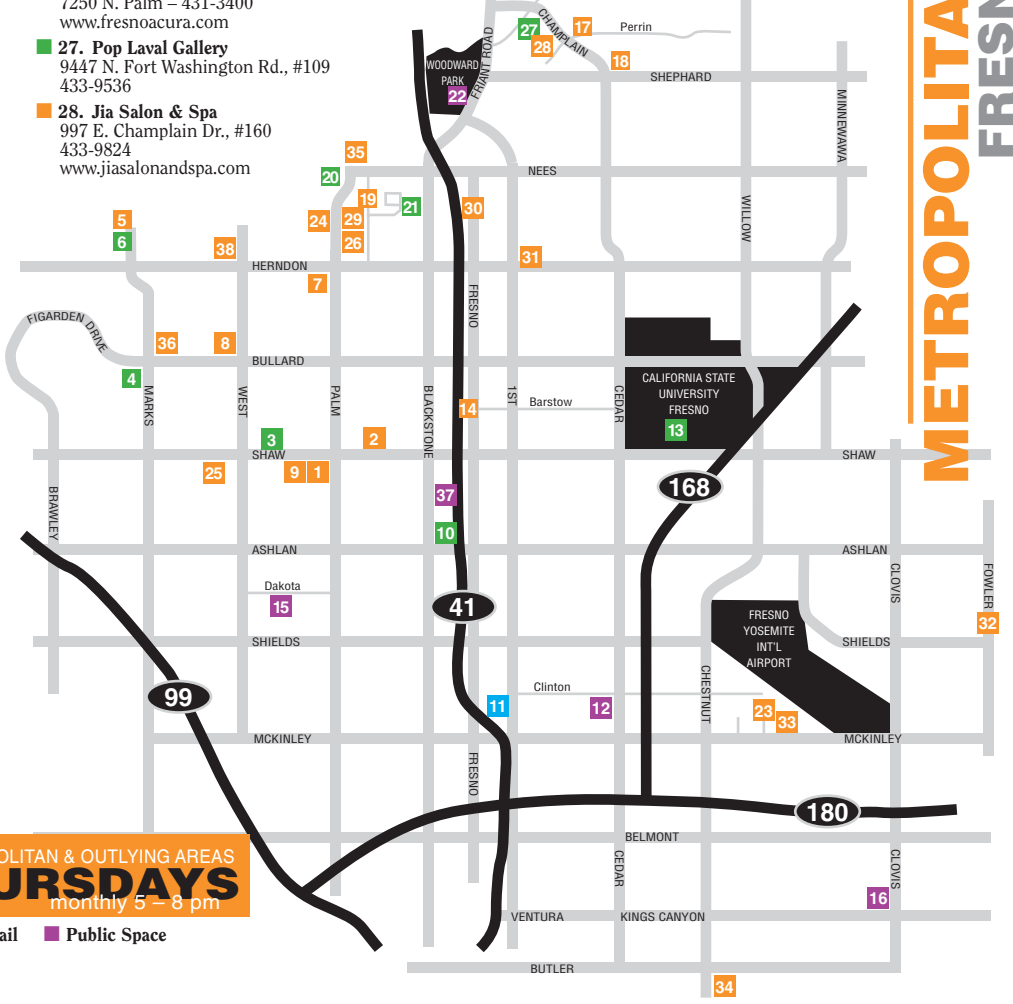

METROPOLITAN
FRESNO

THIRD THURSDAYS
METROPOLITAN & OUTLYING AREAS
monthly 5 – 8 pm

- Studio/Gallery
- Museum
- Retail
- Public Space